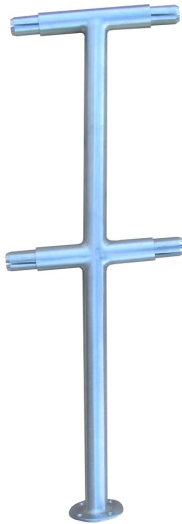

54-D114IDA/42/F/C Brushed Aluminum Double Line Pre-Fabricated Welded Floor Mount Center Post For Ramp 1-1/4" ID 1.66" OD Height 42"

1. Prefabricated welded satin aluminum posts for ramps.
2. Standard ramp angle of 5 degrees
3. 36" and 42" height.
4. 1-1/4" IPS Pipe
5. Use Lido Weld to connect pipe to posts
6. Use with Pipe 54-A114 pipes