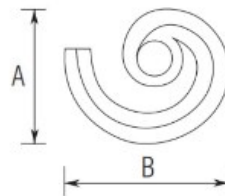

00-H1600SR Polished Brass Lateral Scroll (Right)

Lateral Scroll (right)

Item#	A	B
● H1600SR	9"	11 1/8"