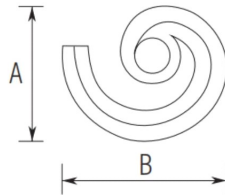

00-H1600SR Polished Brass Lateral Scroll (Right)

Lateral Scroll (right)

Item#	A	B
● H1600SR	9"	11 1/8"