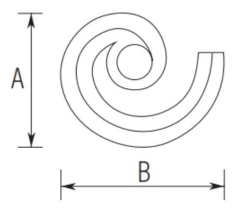

00-H1600SL Polished Brass Lateral Scroll (Left)

Lateral Scroll (left)

Item#	A	B
● H1600SL	9"	11 1/8"