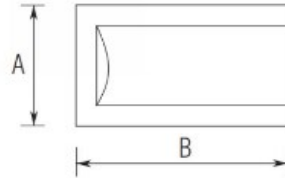

00-H1600E Polished Brass Cap Rail Square End

Cap Rail Square End

Item#	A	B
● H1600E	2"	3 5/8"