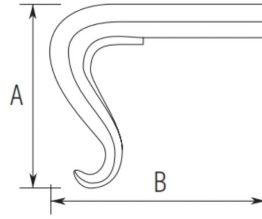

00-H1600LT Polished Brass Cap Rail Lamb Tongue End

Cap Rail Lamb Tongue End

Item#	A	B
● H1600LT	4 ½"	5 ¼"