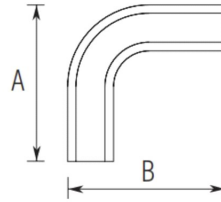

00-H1600CB Polished Brass Cap Rail Corner Bend

Cap Rail Corner Bend

Item#	A	B
● H1600CB	5 ¾"	5 ¾"