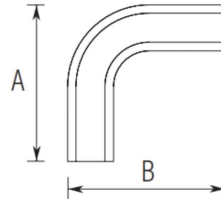

**00-H1600CB** Polished Brass Cap Rail Corner Bend

*Cap Rail Corner Bend*

Item#	A	B
● H1600CB	5 ¾"	5 ¾"