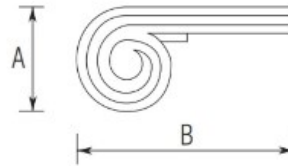

**00-H1600SE** Polished Brass Cap Rail Scroll End

Item#	A	B
● H1600SE	2 ½"	5 ¼"