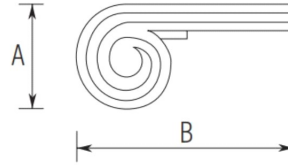

**00-H1600SE** Polished Brass Cap Rail Scroll End

Item#	A	B
● H1600SE	2 ½"	5 ¼"