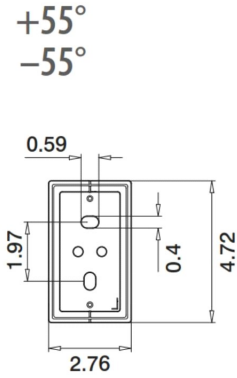

49-4943/40 Square Line Adjustable Base Flange Glued Upright
1.57"x1.57" (40mmx40mm) Satin 316 Stainless Steel

(2) QS-34 Bolts NOT INCLUDED must be purchased separately