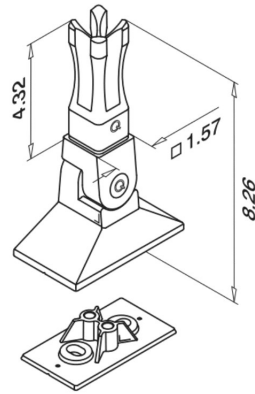

49-4943/40 Square Line Adjustable Base Flange Glued Upright
1.57"x1.57" (40mmx40mm) Satin 316 Stainless Steel

(2) QS-34 Bolts NOT INCLUDED must be purchased separately