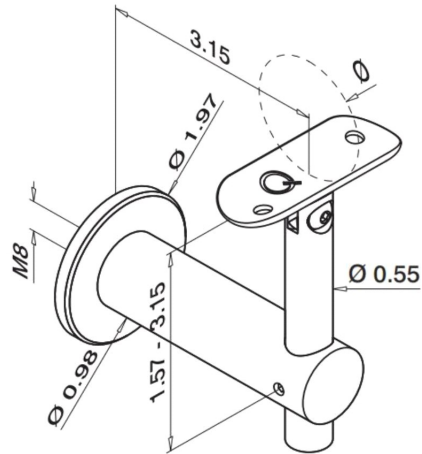

44-0145/1H Adjustable wall mount handrail with round base Satin Stainless Steel 304
Tubing Size 1.5" OD

Mounting Bolt QS-86 Sold Separately

Screws: (2) QS-111 screws are needed and are sold separately