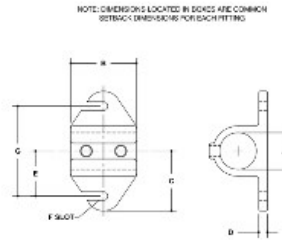

BuyRailings 71 Commerce Drive Brookfield, CT 06804 T 877-810-4116 F +1-203-930-3620 www.buyrailings.com

26830 Double Gridwall Bracket Pipe Size 1" IPS (1.38" ID) Aluminum Magnesium

#50TG DOUBLE GRIDWALL

SCALE: 1/4"=1'

PIPE SIZE	DIMENSIONS (INCHES)						PIPE SIZE	DIMENSIONS (MILLIMETERS)						
	A	B	C	D	E	F		G	A	B	C	D	E	F
1"	1.25	2.25	0.75	0.25	1.82	0.25	2.25	31.75	57.15	19.05	6.35	45.95	6.35	57.15