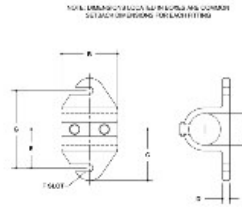

26830 Double Gridwall Bracket Pipe Size 1" IPS (1.38" ID) Aluminum Magnesium

#50TG DOUBLE GRIDWALL

SCALE: N/A

#50TG DOUBLE GRIDWALL						#50TG DOUBLE GRIDWALL					
PIPE SIZE	A	B	C	D	W	PIPE SIZE	A	B	C	D	W
1"	1.20	3.10	2.4	2.2	1.50	1"	1.20	3.10	2.4	2.2	1.50