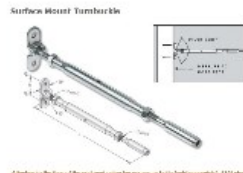

BuyRailings 71 Commerce Drive Brookfield, CT 06804 T 877-810-4116 F +1-203-930-3620 www.buyrailings.com

CR3278 Surface Mount Turnbuckle Satin 316 Stainless Steel for 1/8" Cable. Machine Swage Required.

Attaches to the face of the end post using lag screws or bolts (sold separately). 130° pivoting allows for angled stair terminations. Typically paired with Fixed Surface Mount or another Surface Mount Turnbuckle.

[Hand Cable Crimp Instructions](#)