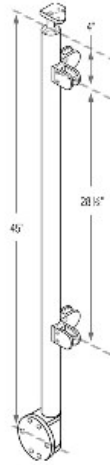

**49-G424/42/W/MD/L/SF 3/8" Glass - Fascia Mount - Corner Prefabricated 42" Post in 316 Satin Stainless Steel (1.67" OD/42.4mm OD/0.08" Wall)**

**\*\*Important:**

- Wall fascia mounting bolts are NOT included.