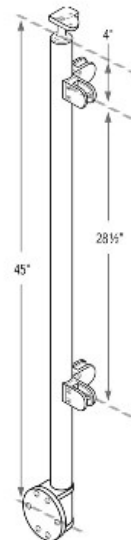

**49-G424/42/W/MD/L/SF** 3/8" Glass - Fascia Mount - Corner Prefabricated 42" Post in 316 Satin Stainless Steel (1.67" OD/42.4mm OD/0.08" Wall)

**\*\*Important:**

- Wall fascia mounting bolts are NOT included.