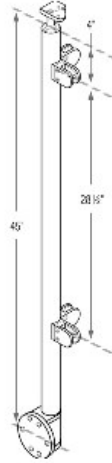

49-G424/42/W/MD/L/SF 3/8" Glass - Fascia Mount - Corner Prefabricated 42" Post in 316 Satin Stainless Steel (1.67" OD/42.4mm OD/0.08" Wall)

****Important:**

- Wall fascia mounting bolts are NOT included.