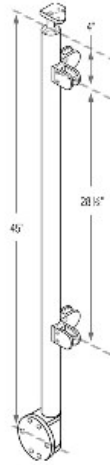

49-G424/42/W/LG/L/SF 1/2" Glass - Fascia Mount - Corner Prefabricated 42" Post in 316 Satin Stainless Steel (1.67" OD/42.4mm OD/0.08" Wall)

****Important:**

- Wall fascia mounting bolts are NOT included.