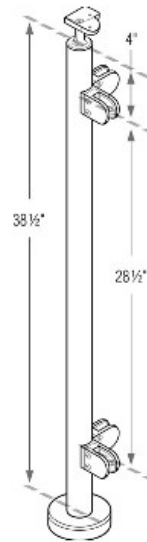

**49-G424/42/F/MD/L/SF** 3/8" Glass - Floor Mount - Corner Prefabricated 42" Post in 316 Satin Stainless Steel (1.67" OD/42.4mm OD/0.08" Wall)

**\*\*Important:**

- Floor mounting bolts are NOT included.