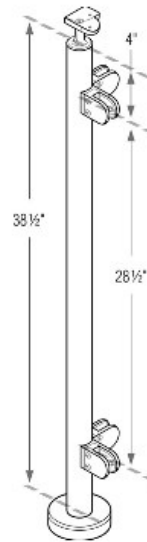

49-G424/42/F/MD/L/SF 3/8" Glass - Floor Mount - Corner Prefabricated 42" Post in 316 Satin Stainless Steel (1.67" OD/42.4mm OD/0.08" Wall)

****Important:**

- Floor mounting bolts are NOT included.