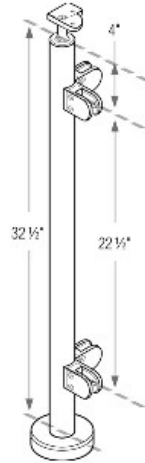

**49-G424/36/F/MD/L/SF 3/8" Glass - Floor Mount - Corner Prefabricated 36" Post in 316 Satin Stainless Steel (1.67" OD/42.4mm OD/0.08" Wall)**

**\*\*Important:**

- Floor mounting bolts are NOT included.