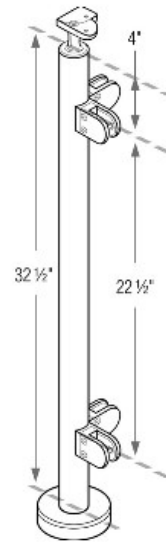

49-G424/36/F/LG/L/SF 1/2" Glass - Floor Mount - Corner Prefabricated 36" Post in 316 Satin Stainless Steel (1.67" OD/42.4mm OD/0.08" Wall)

****Important:**

- Floor mounting bolts are NOT included.