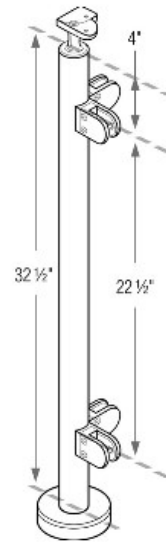

**49-G424/36/F/LG/L/SF** 1/2" Glass - Floor Mount - Corner Prefabricated 36" Post in 316 Satin Stainless Steel (1.67" OD/42.4mm OD/0.08" Wall)

**\*\*Important:**

- Floor mounting bolts are NOT included.