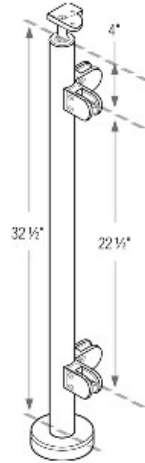

49-G424/36/F/LG/L/SF 1/2" Glass - Floor Mount - Corner Prefabricated 36" Post in 316 Satin Stainless Steel (1.67" OD/42.4mm OD/0.08" Wall)

****Important:**

- Floor mounting bolts are NOT included.