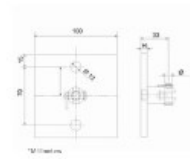

**49-GC1105** Square Upper Wall Rod Connection Bracket Satin Stainless Steel 316. For Glass Canopy "Square"

Square Upper Wall Rod Connection Bracket Satin Stainless Steel 316. For Glass Canopy "Square"