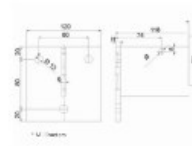

**49-GC1251** Square Lower Wall Mount Satin Stainless Steel 316 For Glass Canopy  
"Square"

Square Lower Wall Mount Satin Stainless Steel 316 For Glass Canopy "Square"