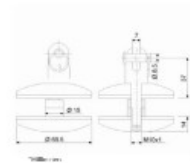

BuyRailings 71 Commerce Drive Brookfield, CT 06804 T 877-810-4116 F +1-203-930-3620 www.buyrailings.com

49-GC5112 Glass Fork Connection Mount Satin Stainless Steel 316. For 1/2" Glass.
For Glass Canopy "Round Or Square"

Glass Fork Connection Mount Satin Stainless Steel 316. For 1/2" Glass. For Glass Canopy "Round Or Square"