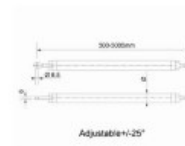

BuyRailings 71 Commerce Drive Brookfield, CT 06804 T 877-810-4116 F +1-203-930-3620 [www.buyrailings.com](http://www.buyrailings.com)

**49-GC83** Rod Connection with 2 Eyes. Satin Stainless Steel 316 Length 39.37" (1 Meter) For Glass Canopy " Round Or Square"

Rod Connection with 2 Eyes. Satin Stainless Steel 316 Length 39.37" (1 Meter) For Glass Canopy " Round Or Square"