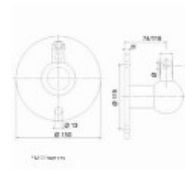

49-GC1204 Lower Wall Mount Basic Satin Stainless Steel 316 for Glass Canopy
"Round"

Lower Wall Mount Basic Satin Stainless Steel 316 for Glass Canopy "Round"