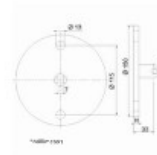

**49-GC1101** Upper Wall Rod Connection Satin Stainless Steel 316 For Glass Canopies  
"Round"

Upper Wall Rod Connection Satin Stainless Steel 316 For Glass Canopies "Round"