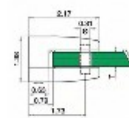

**49-2612F Flat Back Glass Clamp Satin Stainless Steel 316 For 1/2" Glass.**

Flat Back Glass Clamp (Set of 4) . 49-5015/2526 (Clamp Pin) Optional and sold separately.

Min Order 4pcs of each size (4 glass clamps in one box)