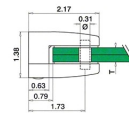

BuyRailings 71 Commerce Drive Brookfield, CT 06804 T 877-810-4116 F +1-203-930-3620 www.buyrailings.com

49-2612F Flat Back Glass Clamp Satin Stainless Steel 316 For 1/2" Glass.

**Fascia mount?
Safety first!**

Use:

or

Q5015

Flat Back Glass Clamp (Set of 4) . . 49-5015/2526 (Clamp Pin) Optional and sold separately.

Min Order 4pcs of each size (4 glass clamps in one box)

Unit price shown for quantity 1 glass clamp only. Extended price will be calculated on Cart page.