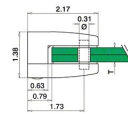

BuyRailings 71 Commerce Drive Brookfield, CT 06804 T 877-810-4116 F +1-203-930-3620 www.buyrailings.com

49-2610F Flat Back Glass Clamp Satin Stainless Steel 316 For 3/8" Glass.

**Fascia mount?
Safety first!**

Use:

or

Q5015

Flat Back Glass Clamp (Set of 4) . . 49-5015/2526 (Clamp Pin) Optional and sold separately.

Min Order 4pcs of each size (4 glass clamps in one box)

Unit price shown for quantity 1 glass clamp only. Extended price will be calculated on Cart page.