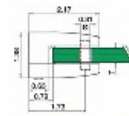

**49-2610F** Flat Back Glass Clamp Satin Stainless Steel 316 For 3/8" Glass.

Flat Back Glass Clamp (Set of 4) . 49-5015/2526 (Clamp Pin) Optional and sold separately.

Min Order 4pcs of each size (4 glass clamps in one box)