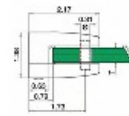

49-2610F Flat Back Glass Clamp Satin Stainless Steel 316 For 3/8" Glass.

Flat Back Glass Clamp (Set of 4) . 49-5015/2526 (Clamp Pin) Optional and sold separately.

Min Order 4pcs of each size (4 glass clamps in one box)