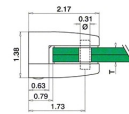

BuyRailings 71 Commerce Drive Brookfield, CT 06804 T 877-810-4116 F +1-203-930-3620 [www.buyrailings.com](http://www.buyrailings.com)

**49-2608F** Flat Back Glass Clamp Satin Stainless Steel 316 For 5/16" Glass.

Flat Back Glass Clamp (Set of 4) . . 49-5015/2526 (Clamp Pin) Optional and sold separately.

Min Order 4pcs of each size (4 glass clamps in one box)

Unit price shown for quantity 1 glass clamp only. Extended price will be calculated on Cart page.