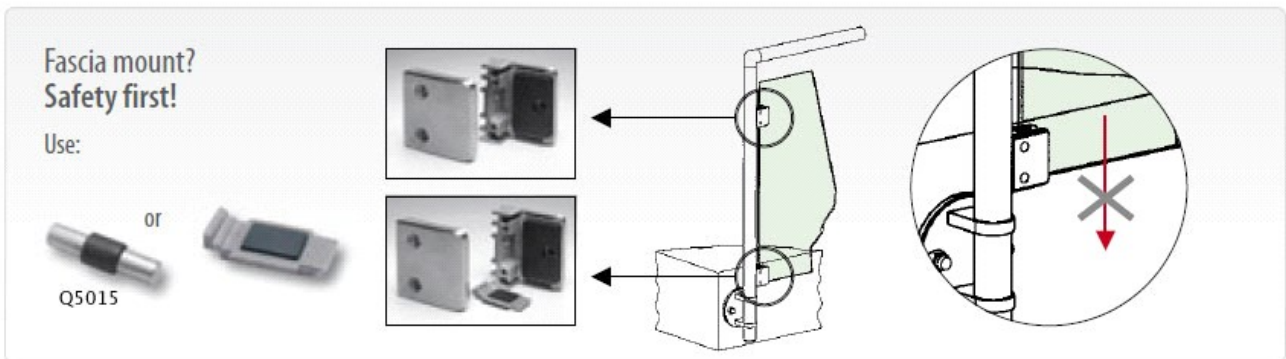

BuyRailings 71 Commerce Drive Brookfield, CT 06804 T 877-810-4116 F +1-203-930-3620 [www.buyrailings.com](http://www.buyrailings.com)

**49-2608F** Flat Back Glass Clamp Satin Stainless Steel 316 For 5/16" Glass.

Flat Back Glass Clamp (Set of 4) . . 49-5015/2526 (Clamp Pin) Optional and sold separately.

Min Order 4pcs of each size (4 glass clamps in one box)

Unit price shown for quantity 1 glass clamp only. Extended price will be calculated on Cart page.