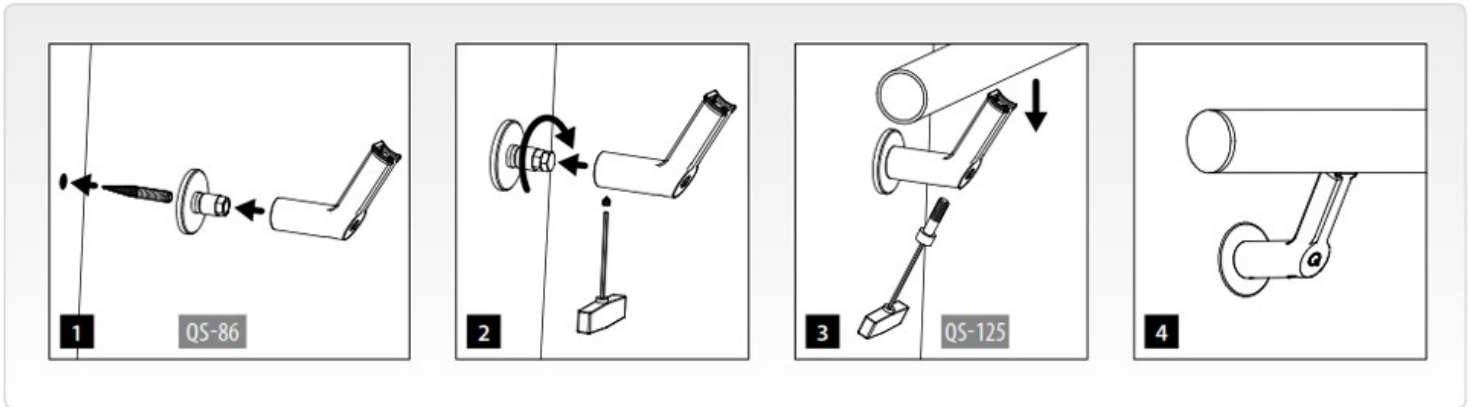

44-9320/1H Q-Line Handrail Bracket in 304 Stainless Steel for Tubing Size 1.5" OD

Mounting Bolt QS-86 Sold Separately
Set Screws QS-171 Sold Separately