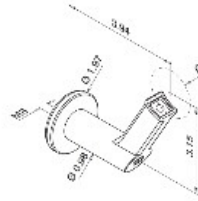

44-9320/1H Q-Line Handrail Bracket in 304 Stainless Steel for Tubing Size 1.5" OD

Mounting Bolt QS-86 Sold Separately
Set Screws QS-171 Sold Separately