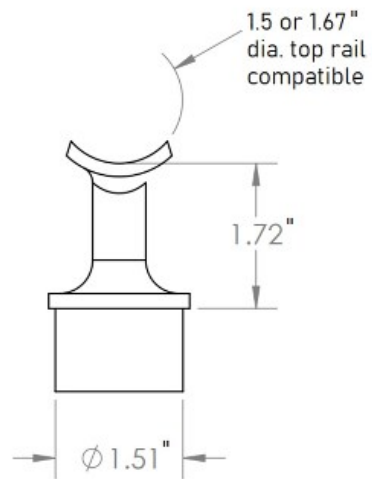

49-352L/424 Corner Short Saddle 316 Stainless Steel for 1.67" OD Tubing

- Works With 49-732/424