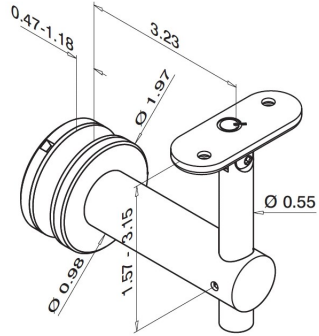

49-0155 Square Line Adjustable Glass Handrail Bracket Mount In 316 Stainless Steel

(2) QS-113 Screws Sold Separately