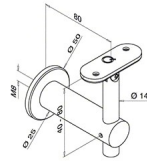

**44-0145F** Square Line Adjustable Flat Handrail Bracket with Round Mount in Stainless Steel 304

Mounting Bolt QS-86 Sold Separately

Screws: (2) QS-113 screws are needed and are sold separately