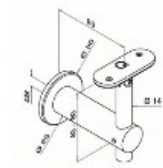

44-0145F Square Line Adjustable Flat Handrail Bracket with Round Mount in Stainless Steel 304

Mounting Bolt QS-86 Sold Separately

Screws: (2) QS-113 screws are needed and are sold separately