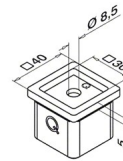

**44-4727/40** Square Line Handrail Adapter in Satin 304 Stainless Steel for  
1.57"x1.57" (40mmx40mm) Tube

Screw QS-127 sold separately