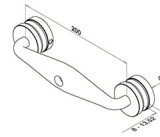

44-0750 Glass Spider 2 Sides Satin 304 Stainless Steel

Screws: (1) QS-131 screw is needed and is sold separately