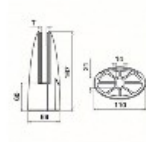

49-6012/12 Floor Glass Clamp Stainless Steel 316 1/2" Glass (12.0mm)

Floor Glass Clamps.

(1) QS-60 Anchor NOT INCLUDED must be purchased separately