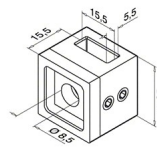

64-4823 Square Line Crossbar holder Zintec Stainless Steel Look for square Tube
(Right)

(1) QS-120 Screw not included and must be purchased separately.