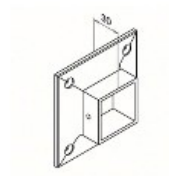

49-4505/40 Square Line Wall Flange in Satin Stainless Steel 316 for Tubing Size 1.57"x1.57" (40mmx40mm)

(4) QS-6 Screws Sold Separately