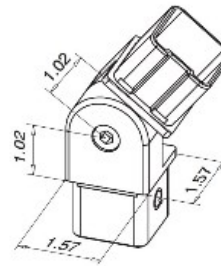

49-4312/40 Square Line Adjustable Flush Angle Satin 316 Stainless Steel Tubing Size 1.57"x1.57" (40mmx40mm)

Note:

Flush fittings **DO NOT** include screws. Attach tube to fitting with Lido Weld adhesive, LB-00201.