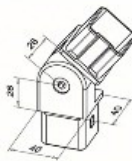

49-4312/40 Square Line Adjustable Flush Angle Satin 316 Stainless Steel Tubing Size 1.57"x1.57" (40mmx40mm)

Note:

Flush fittings **DO NOT** include screws. Attach tube to fitting with Lido Weld adhesive, LB-00201.