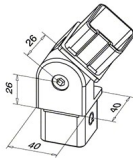

BuyRailings 71 Commerce Drive Brookfield, CT 06804 T 877-810-4116 F +1-203-930-3620 www.buyrailings.com

49-4312/40 Square Line Adjustable Flush Angle Satin 316 Stainless Steel Tubing Size 1.57"x1.57" (40mmx40mm)

Note:

Flush fittings DO NOT include screws. Attach tube to fitting with Lido Weld adhesive, LB-00201.