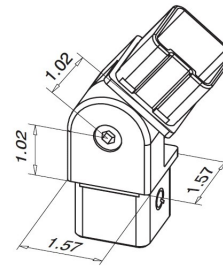

BuyRailings 71 Commerce Drive Brookfield, CT 06804 T 877-810-4116 F +1-203-930-3620 www.buyrailings.com

49-4312/40 Square Line Adjustable Flush Angle Satin 316 Stainless Steel Tubing Size 1.57"x1.57" (40mmx40mm)

Note:

Flush fittings DO NOT include screws. Attach tube to fitting with Lido Weld adhesive, LB-00201.