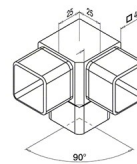

**49-4304/40** Square Line Flush Side Outlet 90 degree Ell in Satin 316 Stainless Steel for Tubing Size 1.57"x1.57" (40mmx40mm)

Note:

**Flush fittings DO NOT include screws.** Attach tube to fitting with Lido Weld adhesive, LB-00201.