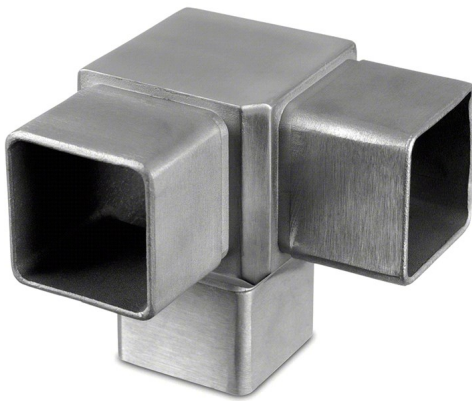

**49-4304/40** Square Line Flush Side Outlet 90 degree Ell in Satin 316 Stainless Steel for Tubing Size 1.57"x1.57" (40mmx40mm)

Note:

**Flush fittings DO NOT include screws.** Attach tube to fitting with Lido Weld adhesive, LB-00201.