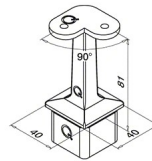

49-47108/40 Square Line Straight Saddle 90 Degree Flat Handrail Bracket for Flat Tube 1.57"x1.57" (40mmx40mm) Satin 316 Stainless Steel

(2) QS-113 Screws Sold Separately