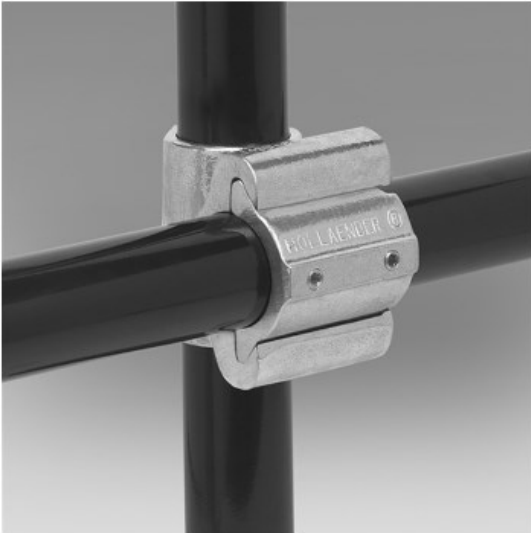

14040 Reducing Fitting Modular Offset Cross Assembly Aluminum Magnesium Pipe Size 1" x 1-1/4" IPS

[Click here for chart](#)