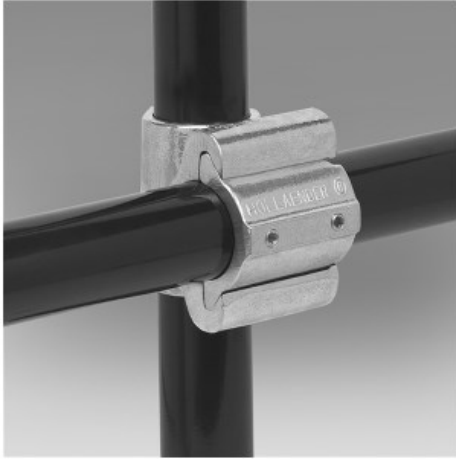

14040 Reducing Fitting Modular Offset Cross Assembly Aluminum Magnesium Pipe Size 1" x 1-1/4" IPS

[Click here for chart](#)