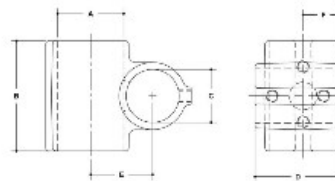

03510 Reducing Fitting Nu-Rail Modified Cross Aluminum Magnesium Pipe Size 1-1/2" x 2" IPS

#30A Nu-Rail Reducing Cross
SEE P. 34-37

ENGLISH UNITS (INCHES)								METRIC UNITS (MM)							
PIPE SIZE	A	B	C	D	E	F	G	PIPE SIZE	A	B	C	D	E	F	G
1 1/2"	4.40	4.10	1.50	2.70	2.25	1.38		113.0	104.1	38.1	68.6	57.1	34.9		
2"	4.80	4.50	1.50	2.70	2.25	1.38		121.9	114.3	38.1	68.6	57.1	34.9