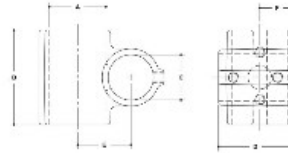

03510 Reducing Fitting Nu-Rail Modified Cross Aluminum Magnesium Pipe Size 1-1/2" x 2" IPS

#30A Nu-Rail Reducing Cross

FIGURA	DIMENSIONI (mm)						DIMENSIONI (in)						
	A	B	C	D	E	F	G	H	I	J	K	L	M
1-1/2" x 2"	110	330	21	176	140	110	4.33	13.00	0.83	6.93	5.51	4.33	4.33
2"	127	380	25	203	152	127	5.00	15.25	1.00	7.87	6.25	5.00	5.00