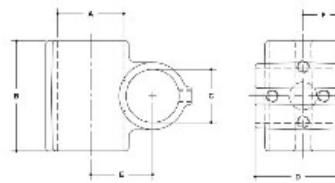

00510 Reducing Fitting Nu-Rail Modified Cross Aluminum Magnesium Pipe Size 1" x 3/4" IPS

#30A Nu-Rail Reducing Cross
SEE P. 34-37