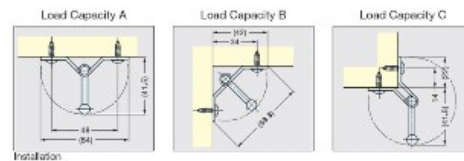

SG-TZ-360 Butterfly Hook Polished 304 Stainless Steel

Item No.	Load Capacity A (kg)	Load Capacity B (kg)	Load Capacity C (kg)
TZ-360	6 (13 lbs)	5.6 (12 lbs)	3 (6 lbs)
Weight (g)	Box (pcs)	Carton (pcs)	Material
27	50	500	304 Stainless Steel
			Finish
			Polished

- Hinged flap allows flush or corner mount.
- Applicable angle: 90°~ 270°
- BUTTERFLY HOOK
Material : 304 Stainless Steel
Finish : Polished
Supplied with stainless steel screw(4x12)