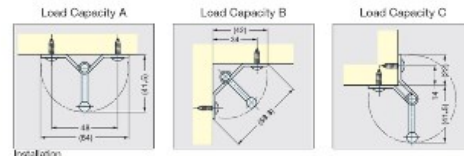

SG-TZ-360 Butterfly Hook Polished 304 Stainless Steel

Item No.	Load Capacity A (kg)	Load Capacity B (kg)	Load Capacity C (kg)
TZ-360	6 (13 lbs)	5.6 (12 lbs)	3 (6 lbs)
Weight (g)	Box (pcs)	Carton (pcs)	Material
27	50	500	304 Stainless Steel
			Finish
			Polished

- Hinged flap allows flush or corner mount.
- Applicable angle: 90°~ 270°
- BUTTERFLY HOOK
Material : 304 Stainless Steel
Finish : Polished
Supplied with stainless steel screw(4x12)