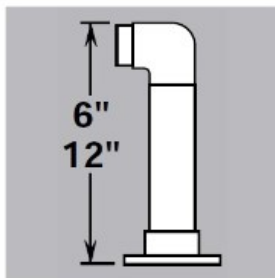

**44-L232/5** Satin 304 Stainless Steel Low Line Flush End Post 2" OD Height 6"

Assembled post comes with mounting flange