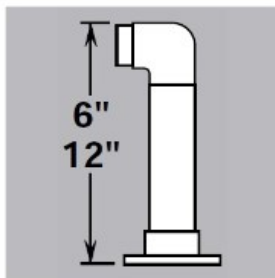

44-L232/5 Satin 304 Stainless Steel Low Line Flush End Post 2" OD Height 6"

Assembled post comes with mounting flange