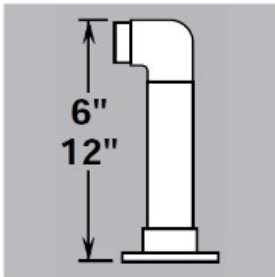

**44-L232/5** Satin 304 Stainless Steel Low Line Flush End Post 2" OD Height 6"

Assembled post comes with mounting flange