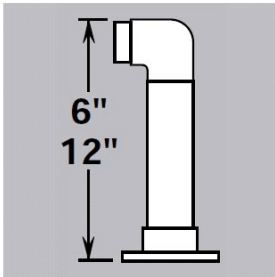

44-L132/5 Satin 304 Stainless Steel Low Line Flush End Post 1-1/2" OD Height 6"

Assembled post comes with mounting flange