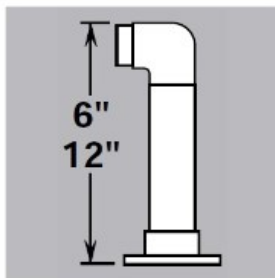

**44-L232/1** Satin 304 Stainless Steel Low Line Flush End Post 2" OD Height 12"

Assembled post comes with mounting flange