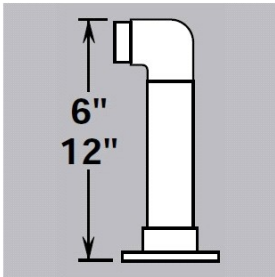

44-L232/1 Satin 304 Stainless Steel Low Line Flush End Post 2" OD Height 12"

Assembled post comes with mounting flange