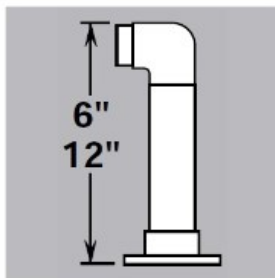

**44-L132/1** Satin 304 Stainless Steel Low Line Flush End Post 1-1/2" OD Height 12"

Assembled post comes with mounting flange