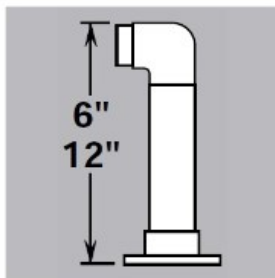

44-L132/1 Satin 304 Stainless Steel Low Line Flush End Post 1-1/2" OD Height 12"

Assembled post comes with mounting flange