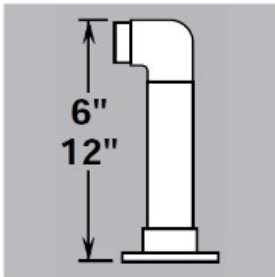

44-L132/1 Satin 304 Stainless Steel Low Line Flush End Post 1-1/2" OD Height 12"

Assembled post comes with mounting flange