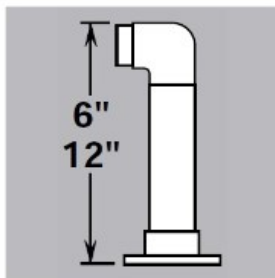

**40-L232/5** Polished 304 Stainless Steel Low Line Flush End Post 2" OD Height 6"

Assembled post comes with mounting flange