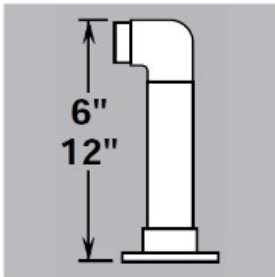

**40-L232/5** Polished 304 Stainless Steel Low Line Flush End Post 2" OD Height 6"

Assembled post comes with mounting flange