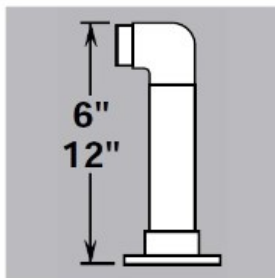

40-L232/5 Polished 304 Stainless Steel Low Line Flush End Post 2" OD Height 6"

Assembled post comes with mounting flange