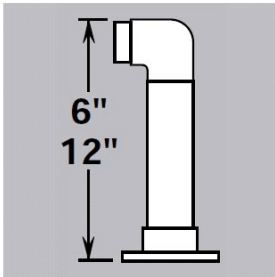

40-L132/5 Polished 304 Stainless Steel Low Line Flush End Post 1-1/2" OD Height 6"

Assembled post comes with mounting flange