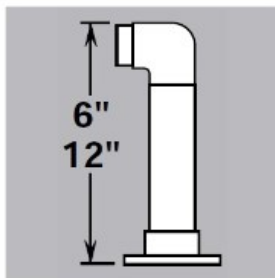

40-L132/5 Polished 304 Stainless Steel Low Line Flush End Post 1-1/2" OD Height 6"

Assembled post comes with mounting flange