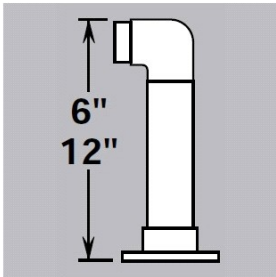

40-L232/1 Polished 304 Stainless Steel Low Line Flush End Post 2" OD Height 12"

Assembled post comes with mounting flange