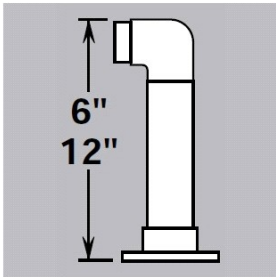

**40-L132/1** Polished 304 Stainless Steel Low Line Flush End Post 1-1/2" OD Height 12"

Assembled post comes with mounting flange