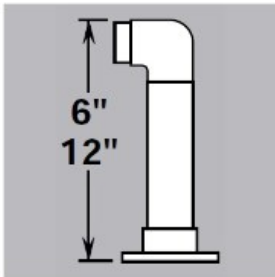

00-L232/5 Polished Brass Low Line Flush End Post 2" OD Height 6"

Assembled post comes with mounting flange